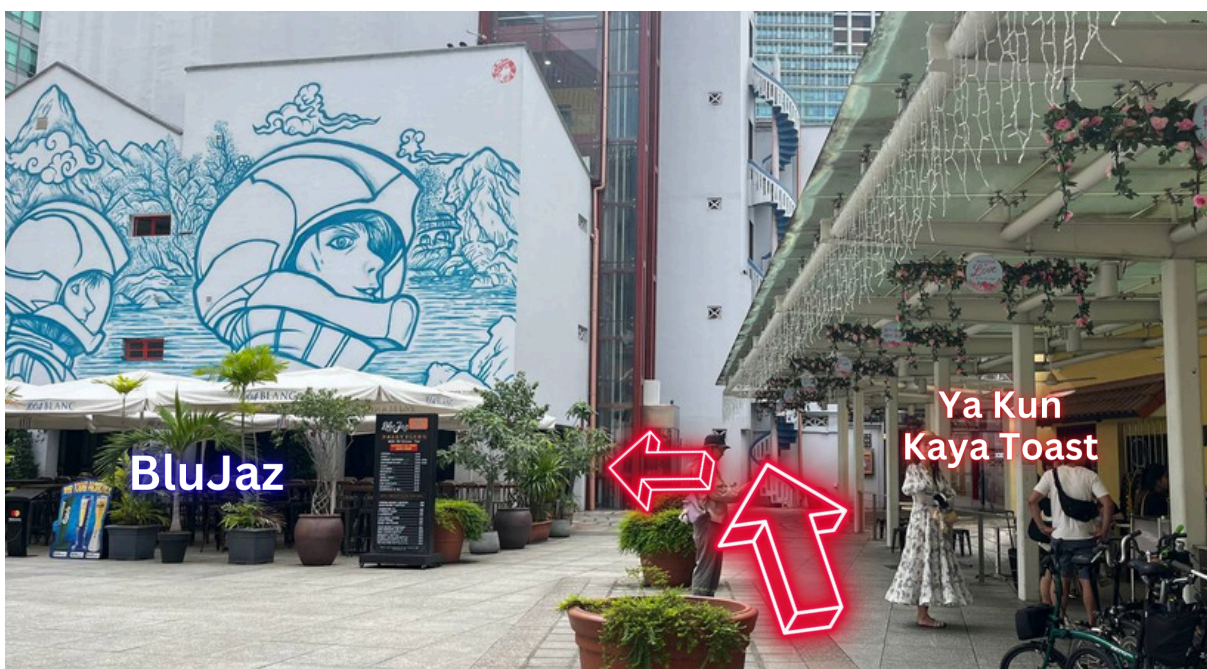

HOW TO GET THERE

Start at Ya Kun Kaya Toast
18 China St, #01-01, Singapore 049560

**Walk along Ya Kun towards the astronaut building
and turn left into BluJaz Bar**

Walk down the corridor along BluJaz Bar